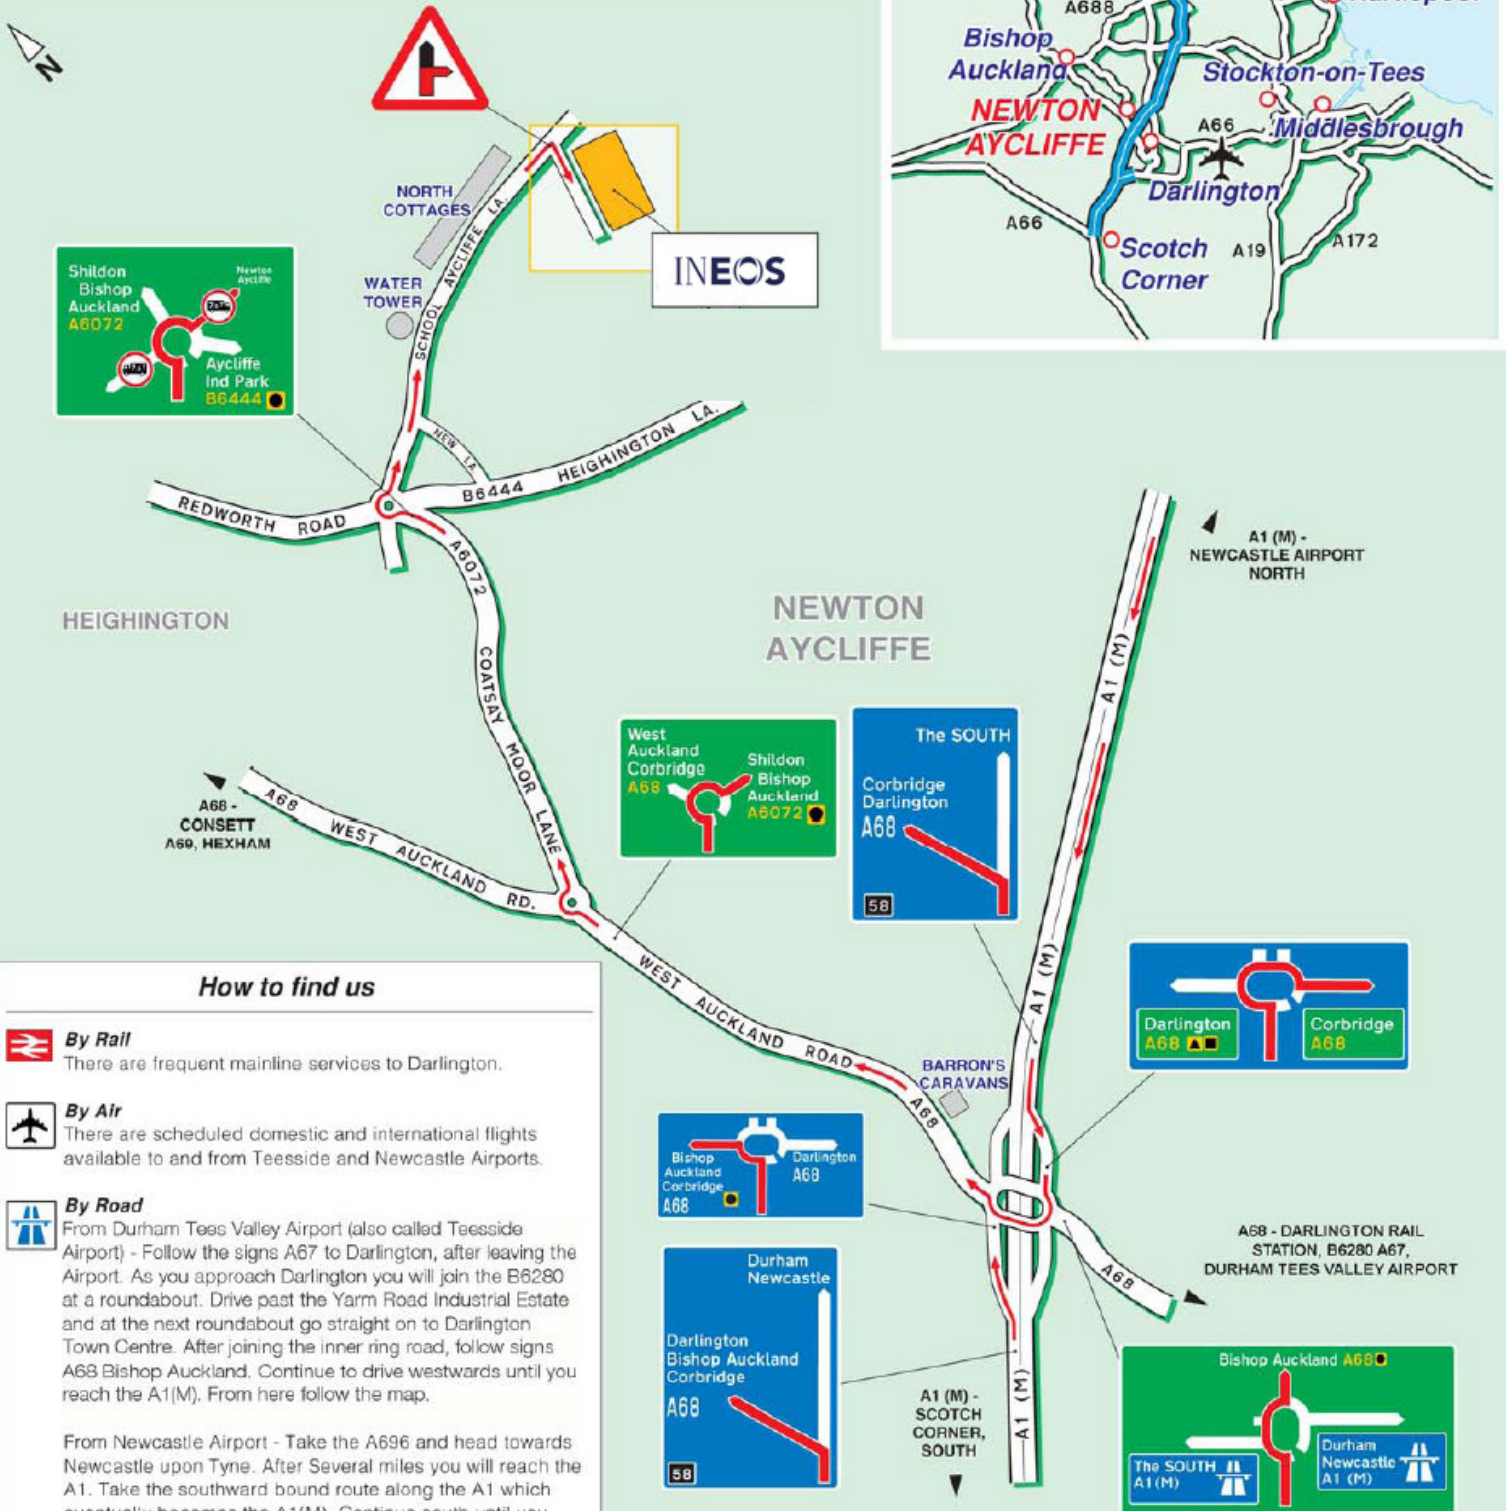

INEOS Newton Aycliffe Limited

School Aycliffe Lane
Newton Aycliffe
Co. Durham
DL5 6EA
United Kingdom

Tel: +44 1325 300 555
Fax: +44 1325 303 001
www.ineoschlorvinyls.com

How to find us

- **By Rail**
  There are frequent mainline services to Darlington.
- **By Air**
  There are scheduled domestic and international flights available to and from Teesside and Newcastle Airports.
- **By Road**

  From Durham Tees Valley Airport (also called Teesside Airport) - Follow the signs A67 to Darlington, after leaving the Airport. As you approach Darlington you will join the B6280 at a roundabout. Drive past the Yarm Road Industrial Estate and at the next roundabout go straight on to Darlington Town Centre. After joining the inner ring road, follow signs A68 Bishop Auckland. Continue to drive westwards until you reach the A1(M). From here follow the map.

  From Newcastle Airport - Take the A696 and head towards Newcastle upon Tyne. After Several miles you will reach the A1. Take the southward bound route along the A1 which eventually becomes the A1(M). Continue south until you reach junction 58. From here follow the map.

  From Darlington Station - After driving out of the Station turn left onto the main road. After a short while you will join the inner ring road. Follow signs for A68, Bishop Auckland until you reach the A1(M) junction. From here follow the map.

Please note:

The route illustrated is for car traffic only. Goods vehicles are required to take an alternative route avoiding the village of School Aycliffe by approaching the entrance to Hydro Polymers from the Newton Aycliffe direction.